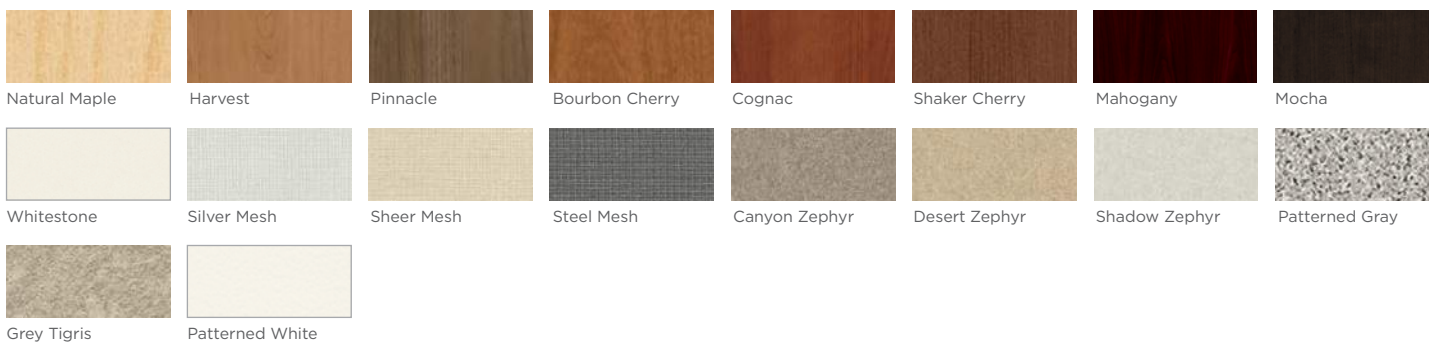

DESIGNER LOOKS AND STURDY CONSTRUCTION.

You can have an upscale look at a practical price. Our popular 38000 Series combines your choice of easy-care laminate top with sturdy steel body for a complete desk solution that's both attractive and durable.

PAINTS

LAMINATES