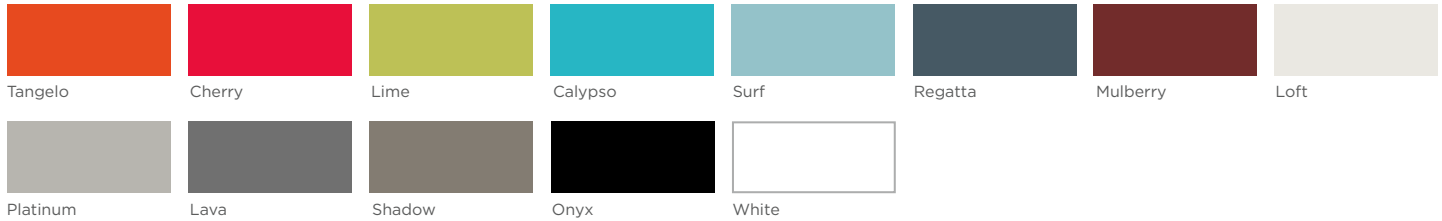

COLLABORATIVE ENVIRONMENTS
Motivate blends into a variety of environments. Being lightweight and agile, Motivate is ideal for collaborative areas that serve multiple functions throughout your space.

Motivate inspired by Academy palette.
hon.com/fabrics-finishes

A SPECTRUM OF COLOR

Thirteen vibrant colors complement any setting or personal taste.

MEET THE MOTIVATE FAMILY
The Motivate offering from left to right, including: task chair, stool, nesting/stacking, high density stacker, four-leg stacker and task stool.