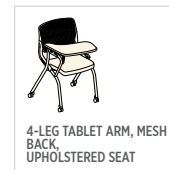

4-LEG TABLET ARM, MESH
BACK,
UPHOLSTERED SEAT