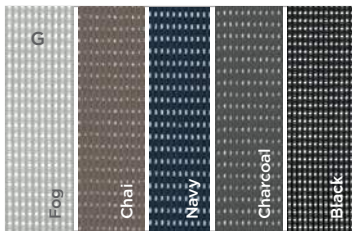

HON The HON Company
200 Oak Street
Muscatine, IA 52761
800.833.3964 | hon.com

© 2016 The HON Company. Form No. H4875 (9/16)
To view the registered and unregistered trademarks owned and used by The HON Company, visit hon.com/protected-marks. Models, upholstery and finishes are subject to change without notice.