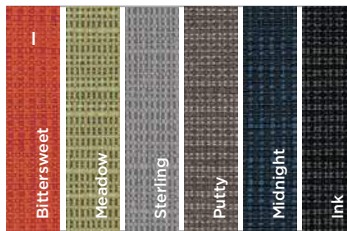

HON The HON Company
200 Oak Street
Muscatine, IA 52761
800.833.3964 | hon.com

© 2016 The HON Company. Form No. H4875 (9/16)
To view the registered and unregistered trademarks owned and used by The HON Company, visit hon.com/protected-marks. Models, upholstery and finishes are subject to change without notice.