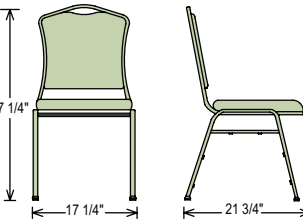

**NEW!**  
Natural Series:

4 New Rich Color Combos For 2018

2" OF HIGH DENSITY GRADE A FOAM

STACK BARS

POPULAR ROCKER GLIDES

H BRACE

STURDY 3/4" SQUARE FRAME

**DIMENSIONS:**  
OVERALL: 36" H X 17" W X 23" D  
SEAT: 19" H X 16" W X 16" D

**CAL-117 RATED**

**300lb. weight capacity!**

**SPECS:**

- Features a 7/8" Square-tube 18-gauge steel frame with 5/8" under seat and H-braces
- Steel Standard: ASTM A513
- Foam Standard: 1.8lb. density, 46 ILD
- Waterfall seat, padded with 2" of 1.8lb. high-density Grade A foam with double-stitched box seat
- Features a concealed double back with 4 covered metal tabs for a more refined look.
- Available in choice of institutional grade, treated fabrics, rated to 130,000 double rubs on solid fabrics and 67,000 double rubs on patterned fabrics
- Fabric and Foam are Cal-117 rated
- Built-in stack bar and 12 plastic stack bumpers help prevent wear and tear
- MDF core seat and back

**AVAILABLE ACCESSORIES**

#PGC81 GANGING DEVICE

**USE WITH:**

Model #DY9000 Stacking Chair Dolly CAPACITY: HOLDS 12 STACK CHAIRS (9300 SERIES)

Model #DY81 Stacking Chair Dolly CAPACITY: HOLDS 8-10 STACK CHAIRS (9300 SERIES)