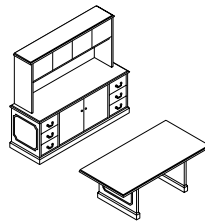

DESK/CREDENZA WORKSTATIONS - 72"W x 102"D

TABLE/CREDENZA WORKSTATION - 72"W x 102"D

DESK "L" WORKSTATIONS - 66"W x 78"D

DESK "U" WORKSTATIONS - 72"W x 108"D

DESKS

TABLES

STORAGE

WORKPLACE TOOLS