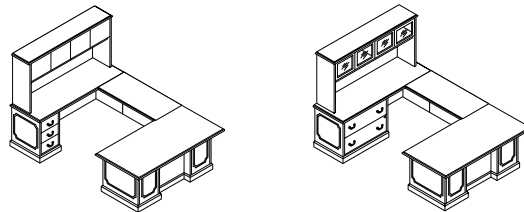

DESK/CREDENZA WORKSTATIONS - 72"W x 102"D

TABLE/CREDENZA WORKSTATION - 72"W x 102"D

DESK "L" WORKSTATIONS - 66"W x 78"D

DESK "U" WORKSTATIONS - 72"W x 108"D

DESKS

TABLES

STORAGE

WORKPLACE TOOLS