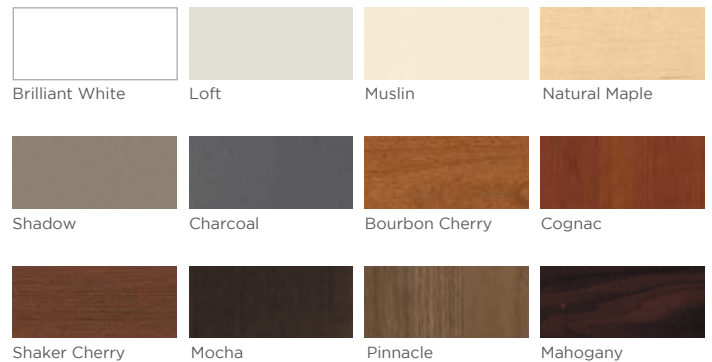

Fog

Chai

Navy

Charcoal

MESH BACK AND HEADREST

Endorse can be specified in one of six ilira-stretch M4 mesh colors. An optional headrest can be added to the mid-back task and big and tall models.

Black

Headrest
Available only in Black mesh

Shown with Preside and Contain.
Inspired by HON color palette Sprout.

ENDORSE TABLES

Choose from a selection of rich woodgrain or solid laminate finish options.

TOP LAMINATES

EDGE BAND LAMINATES

POWER GROMMETS