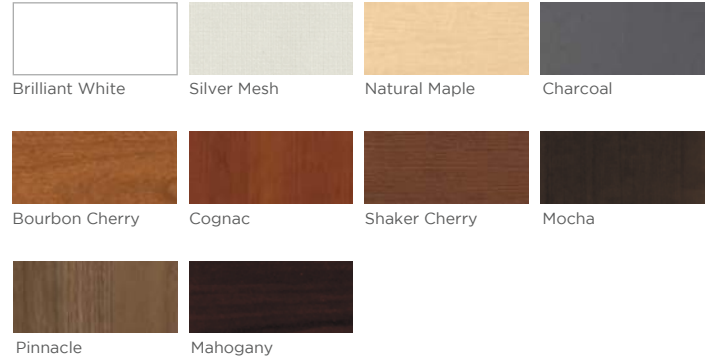

Fog

Chai

Navy

Charcoal

MESH BACK AND HEADREST

Endorse can be specified in one of six ilira-stretch M4 mesh colors. An optional headrest can be added to the mid-back task and big and tall models.

Black

Headrest
Available only in Black mesh

Shown with Preside and Contain.
Inspired by HON color palette Sprout.

ENDORSE TABLES

Choose from a selection of rich woodgrain or solid laminate finish options.

TOP LAMINATES

EDGE BAND LAMINATES

POWER GROMMETS