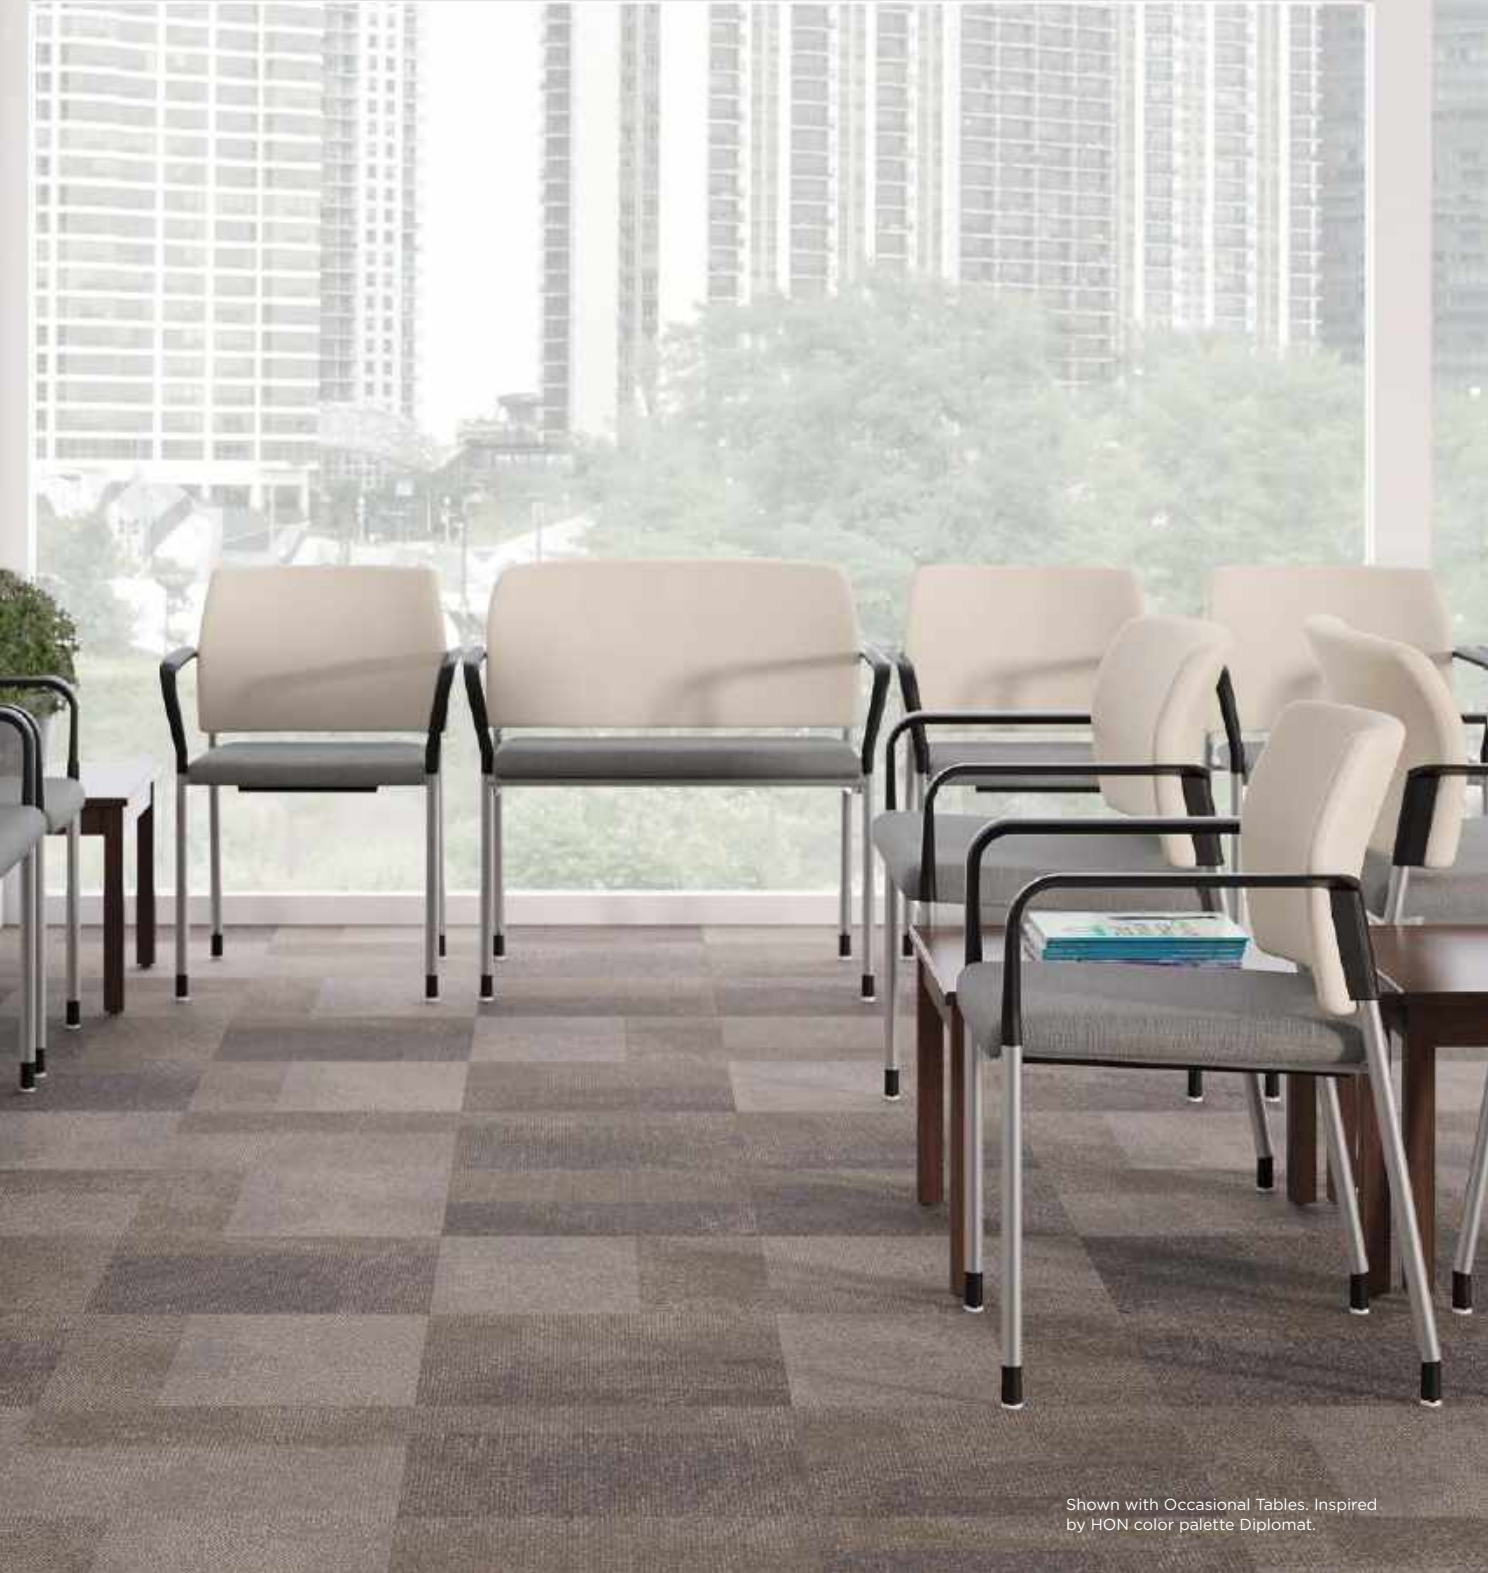

Shown with Occasional Tables. Inspired by HON color palette Diplomat.

A HEALTHIER APPROACH TO SEATING

An environment that's easy to maintain is an important asset for any welcoming area, and the wipe-out space between the Accommodate seat and back makes cleaning simple. The guest and bariatric chairs are lightweight, and easily transition into neat rows and seating clusters to facilitate conversations.