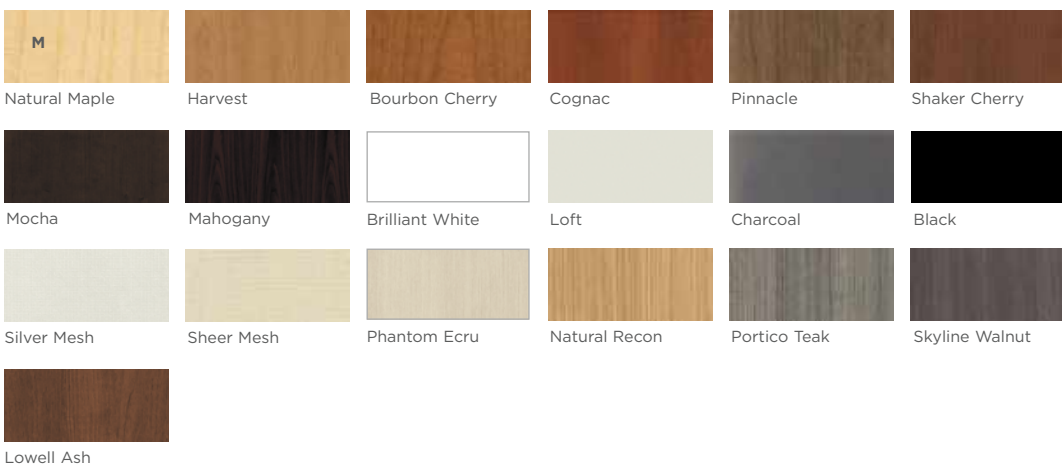

M. THE FINISHING TOUCH

Everyone appreciates the beauty and durability of HON laminates. You'll love the planning flexibility it offers, with the ability to combine multiple laminates for a contemporary look.