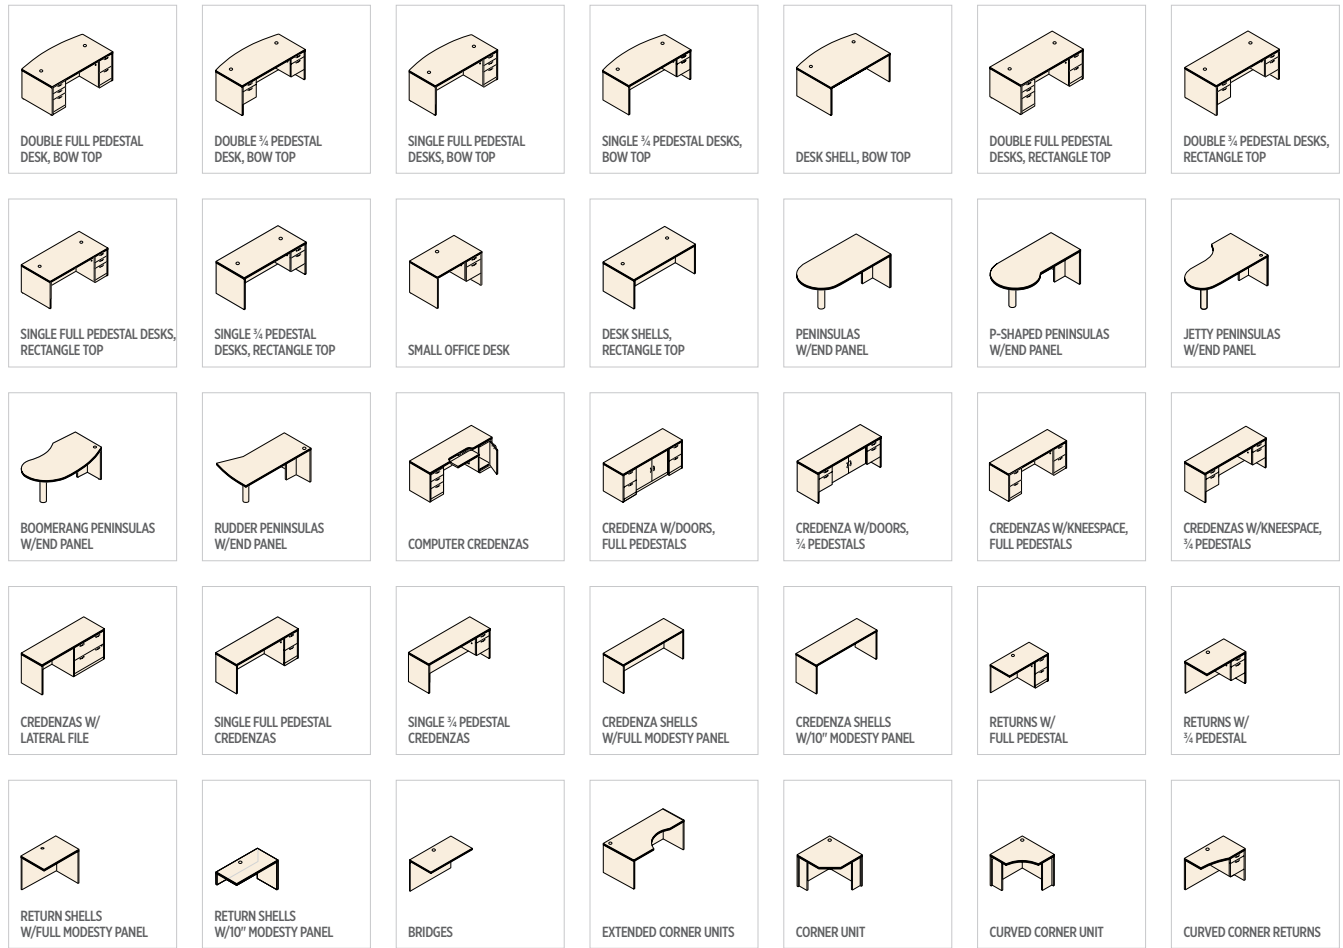

LAMINATES

HANDLE ACCESSORY OPTIONS*

* Handles are available in multiple finishes.

DESKS

MODULAR PEDESTALS

Pedestals designed specifically for use with desks, credenzas and return shells only.

STORAGE

ACCESSORIES