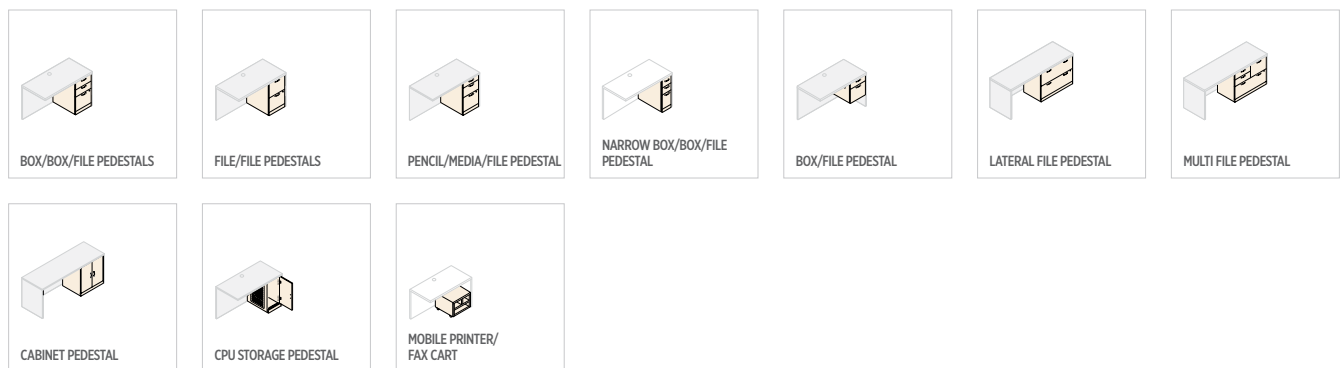

MOBILE SHELF BOX FILE PEDESTAL
This mobile pedestal on casters puts everything you need right where you need it.

CONQUER CONFORMITY

Even when aspiring to create a uniform look throughout your space, you still want options. Valido's flawless craftsmanship and signature styling help you achieve any desired aesthetic. Scratch-, spill- and stain-resistant laminates. Precision-matched edges. Two-tone finish combinations. Valido is all about customization.

LAMINATES

HANDLE ACCESSORY OPTIONS*

* Handles are available in multiple finishes.

DESKS

MODULAR PEDESTALS

Pedestals designed specifically for use with desks, credenzas and return shells only.

STORAGE

ACCESSORIES