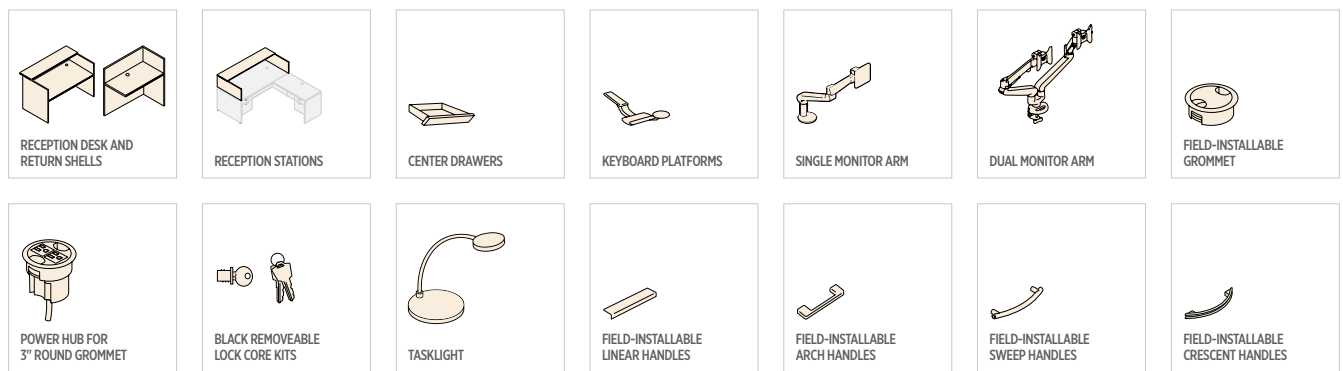

LAMINATES

HANDLE ACCESSORY OPTIONS*

* Handles are available in multiple finishes.

DESKS

MODULAR PEDESTALS

Pedestals designed specifically for use with desks, credenzas and return shells only.

STORAGE

ACCESSORIES