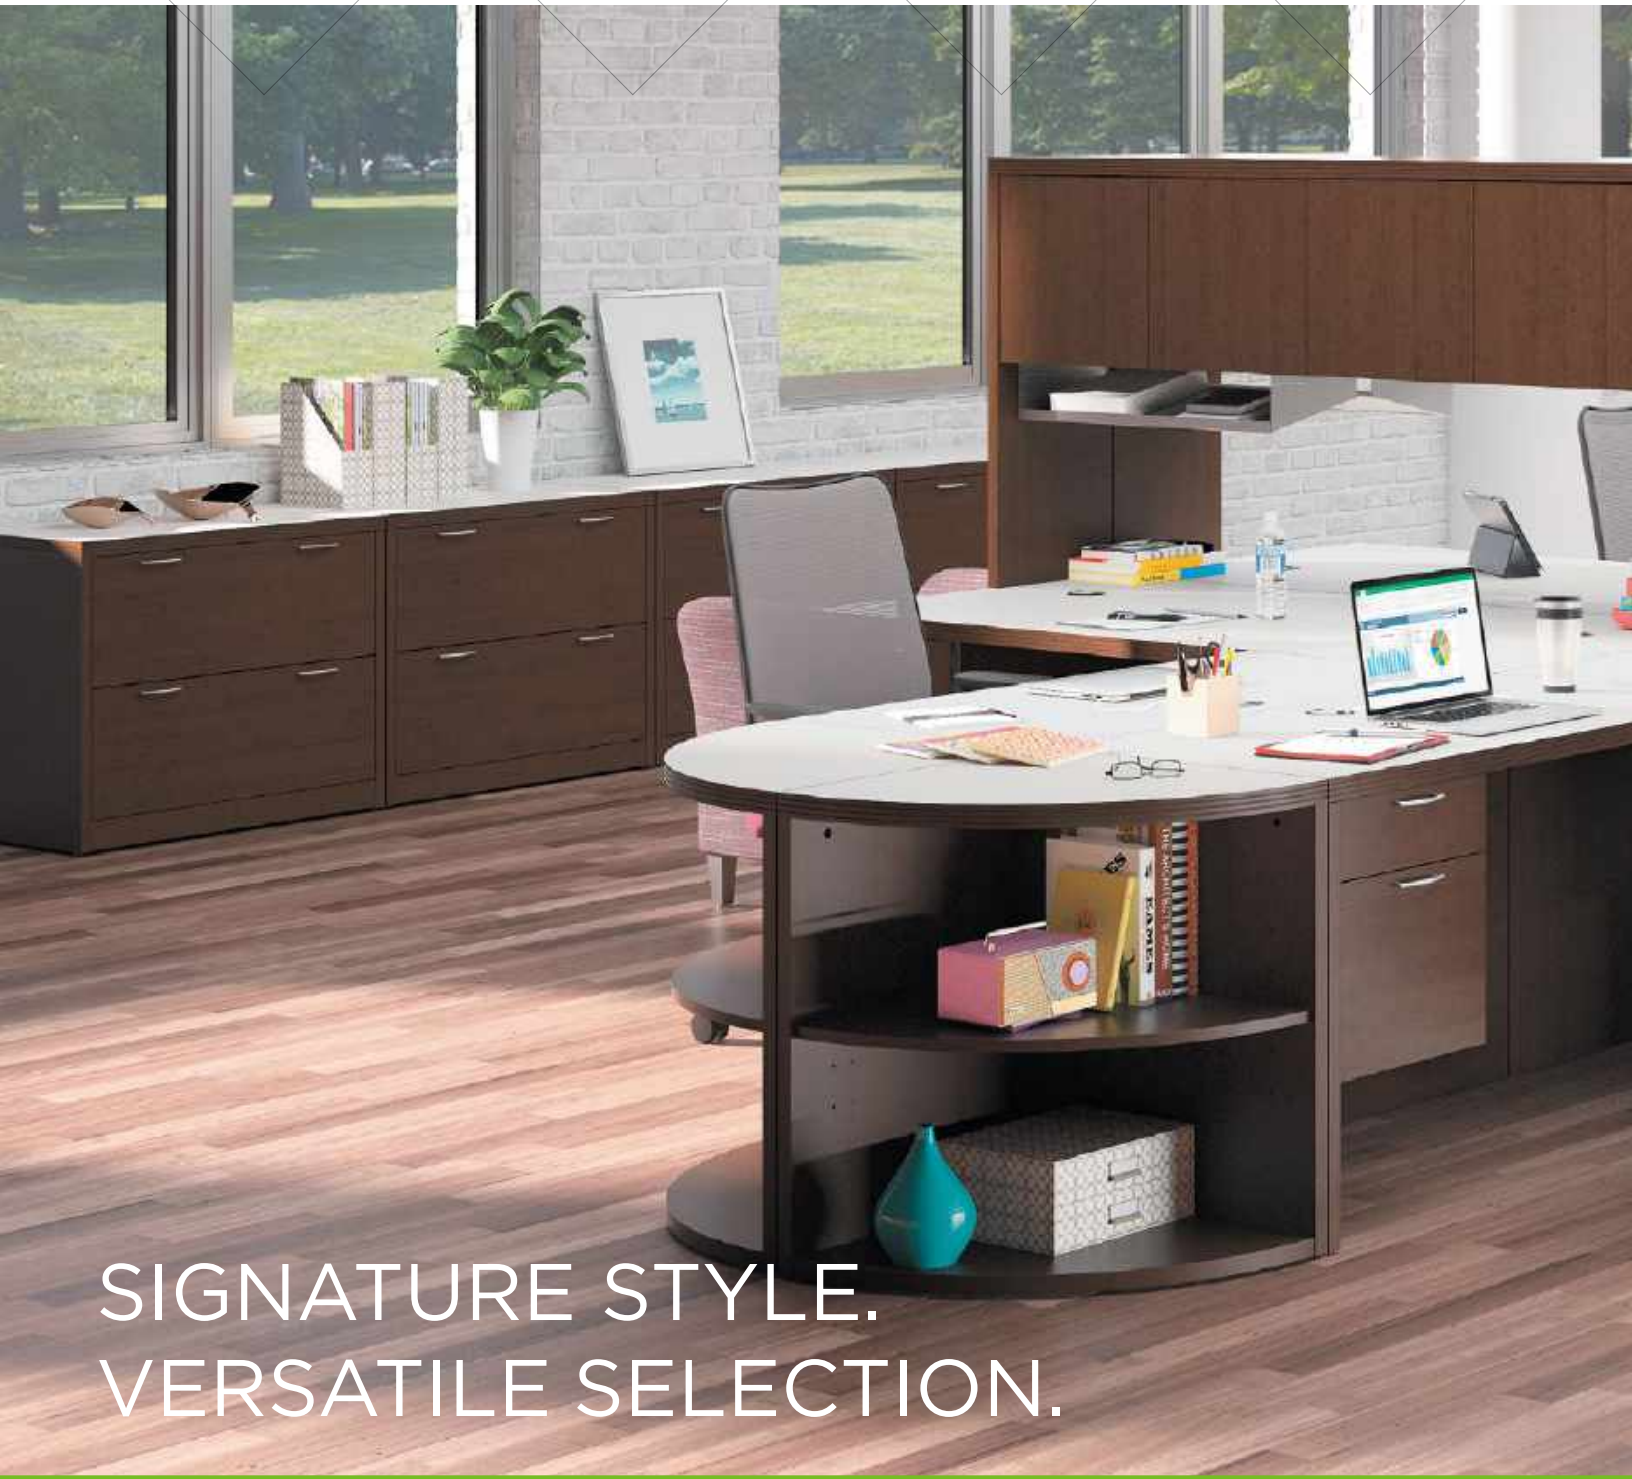

HON

Valido®

LAMINATE DESKS

SIGNATURE STYLE.
VERSATILE SELECTION.

CALLING ALL STAR PERFORMERS

Every great performer requires a stage, and office work is no different. Set the scene for a high performance workplace with Valido. An extra thick 1½" worksurface creates a foundation for success and is highlighted by a distinctive ribbon edge detail. In fact, it's all about the details with this collection. Impeccable design. Extensive layouts. Versatile storage. Valido's selection and style come together to form a workplace worthy of applause.

PRICED TO SELL AND DESIGNED TO LAST

Every business likes to stretch the budget. But if saving money comes at the cost of productivity or comfort, you're only losing flexibility. Valido makes your dollar go farther with desks and storage that are priced to sell and built to last. The scratch-, spill- and stain-resistant high-pressure laminate looks and performs like real hardwood. Each component combines to form a variety of layouts, making it ready to grow when you are. Whether opening a new office or taking one to the next level, Valido offers more bang for your buck.