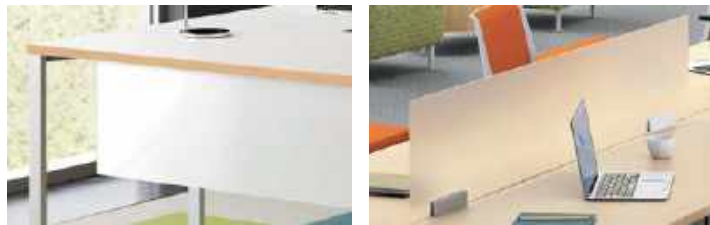

SCREEN TIME

Available as below worksurface modesty panels or above worksurface privacy screens.