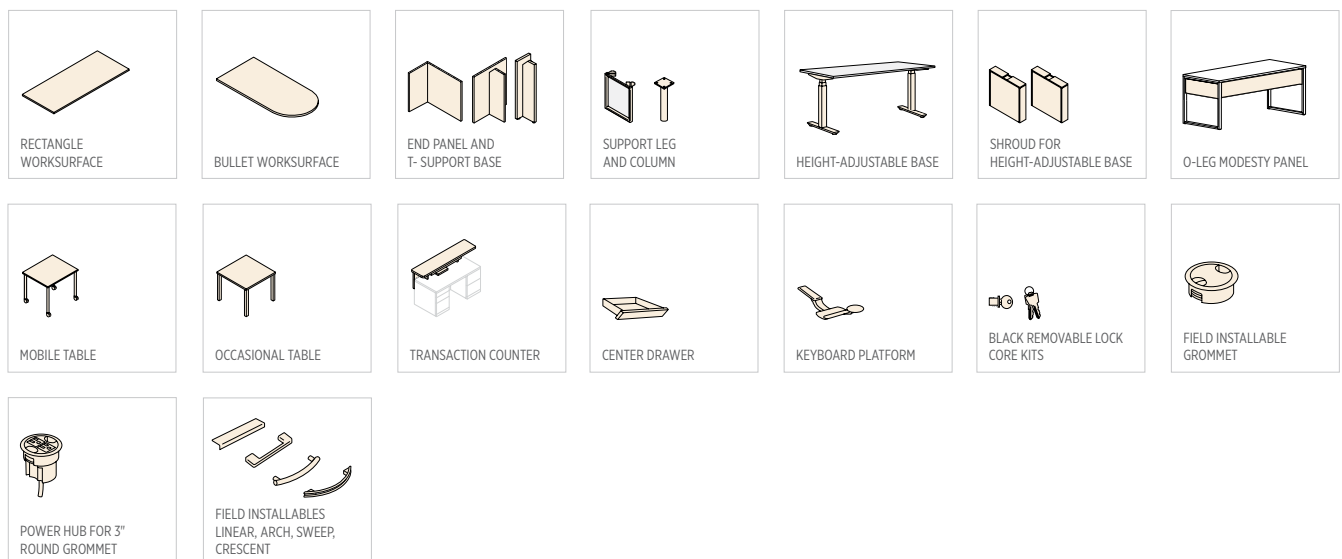

SUPPORT SYSTEM

Worksurface Support options include O-legs, round support columns, height-adjustable table Base, and end panels.

DESKS

MODULAR AND MOBILE PEDESTALS

STORAGE

ADDITIONAL COMPONENTS

HON®

The HON Company
200 Oak Street, Muscatine, IA 52761
800.833.3964 | hon.com