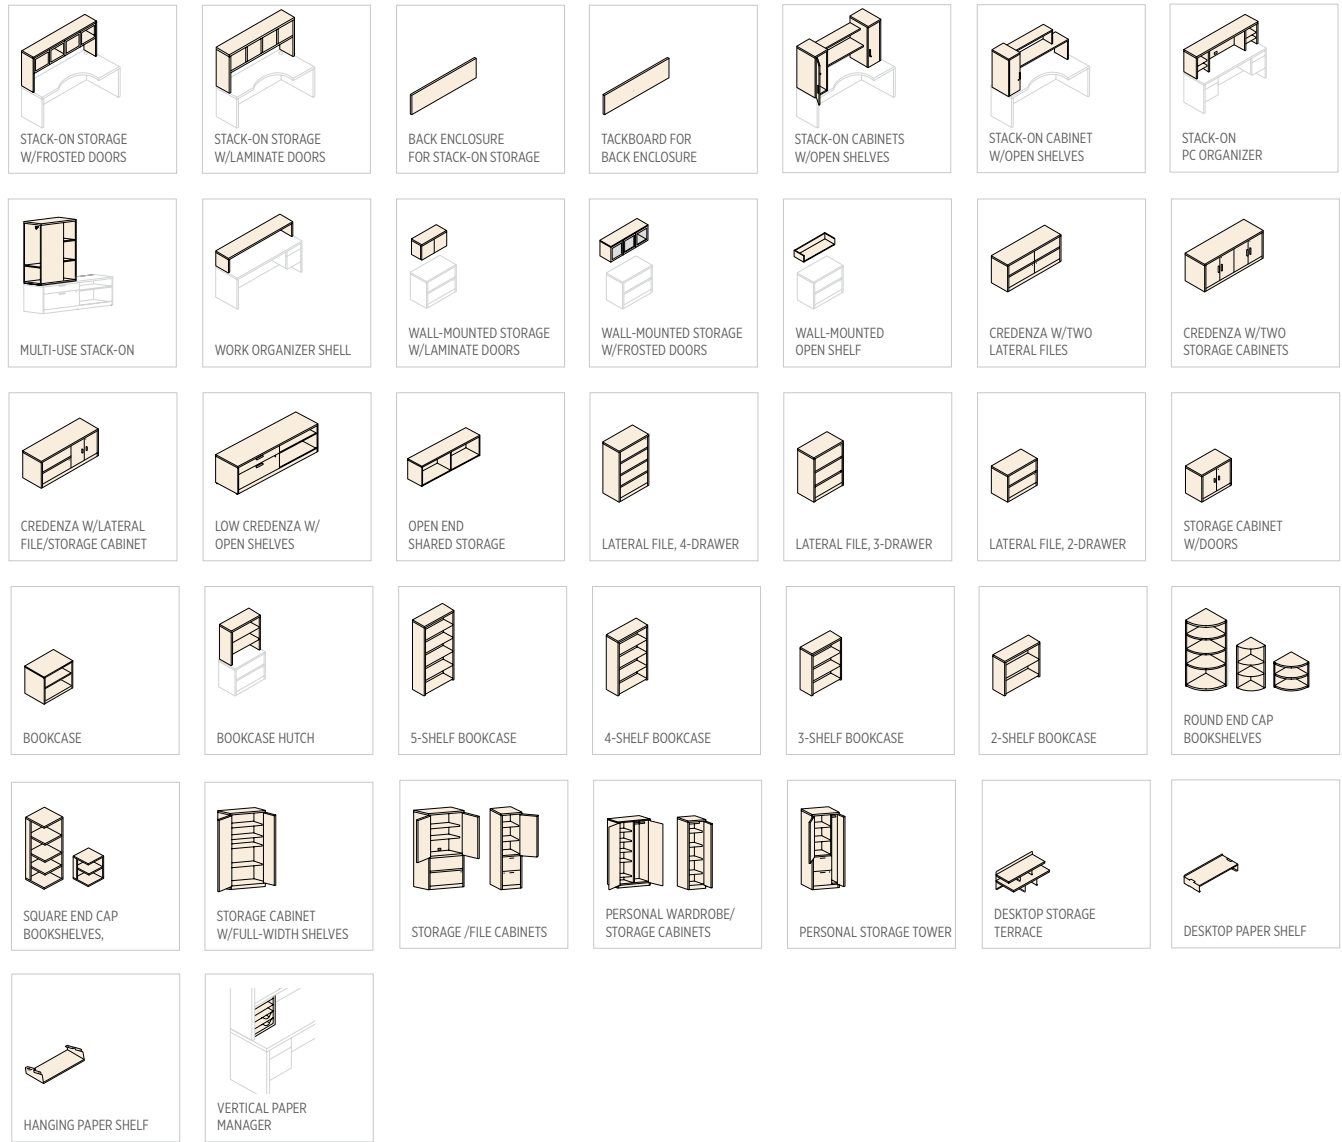

LAMINATES

HANDLE ACCESSORY OPTIONS*

* Handles are available in multiple finishes.

SCREEN TIME

Available as below worksurface modesty panels or above worksurface privacy screens.

DOOR TO DOOR

Choose from wood doors, wood locking doors or frosted doors with silver frames.

SUPPORT SYSTEM

Worksurface Support options include O-legs, round support columns, height-adjustable table Base, and end panels.

DESKS

MODULAR AND MOBILE PEDESTALS

STORAGE

ADDITIONAL COMPONENTS

HON®

The HON Company
200 Oak Street, Muscatine, IA 52761
800.833.3964 | hon.com