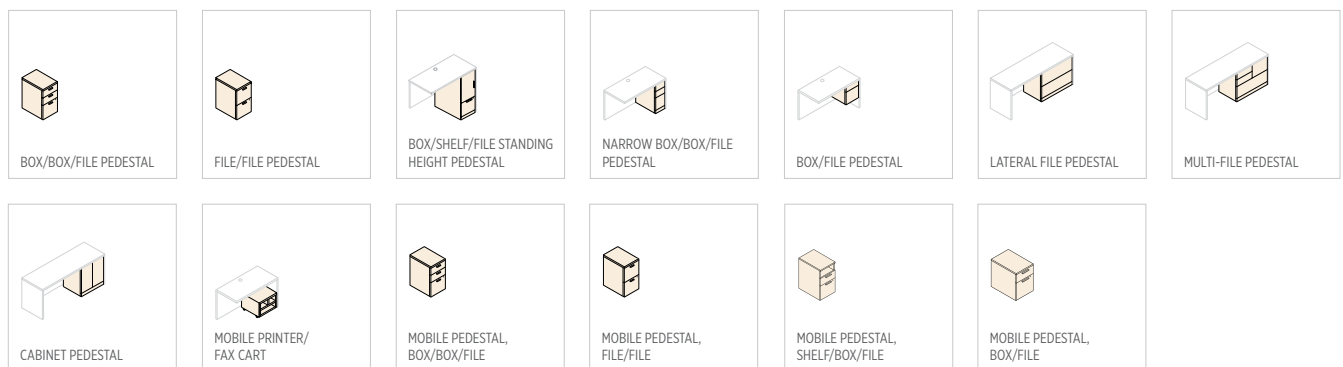

SUPPORT SYSTEM

Worksurface Support options include O-legs, round support columns, height-adjustable table Base, and end panels.

DESKS

MODULAR AND MOBILE PEDESTALS

STORAGE

ADDITIONAL COMPONENTS

HON®

The HON Company
200 Oak Street, Muscatine, IA 52761
800.833.3964 | hon.com