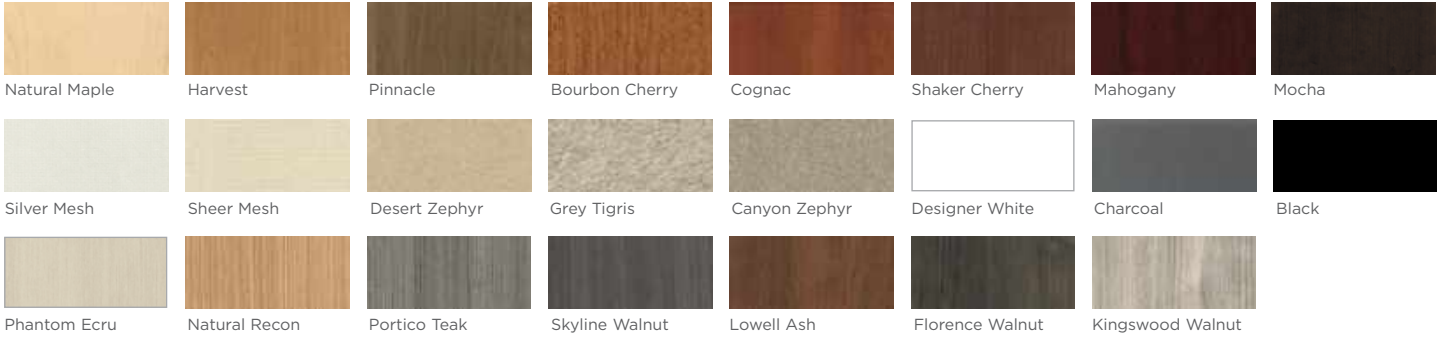

ALWAYS IN STYLE

When it comes to aesthetic variety and choice, the 10500 Series delivers with an expansive collection of laminate finishes, handle selections, door and screen styles, and worksurface support options.

LAMINATES