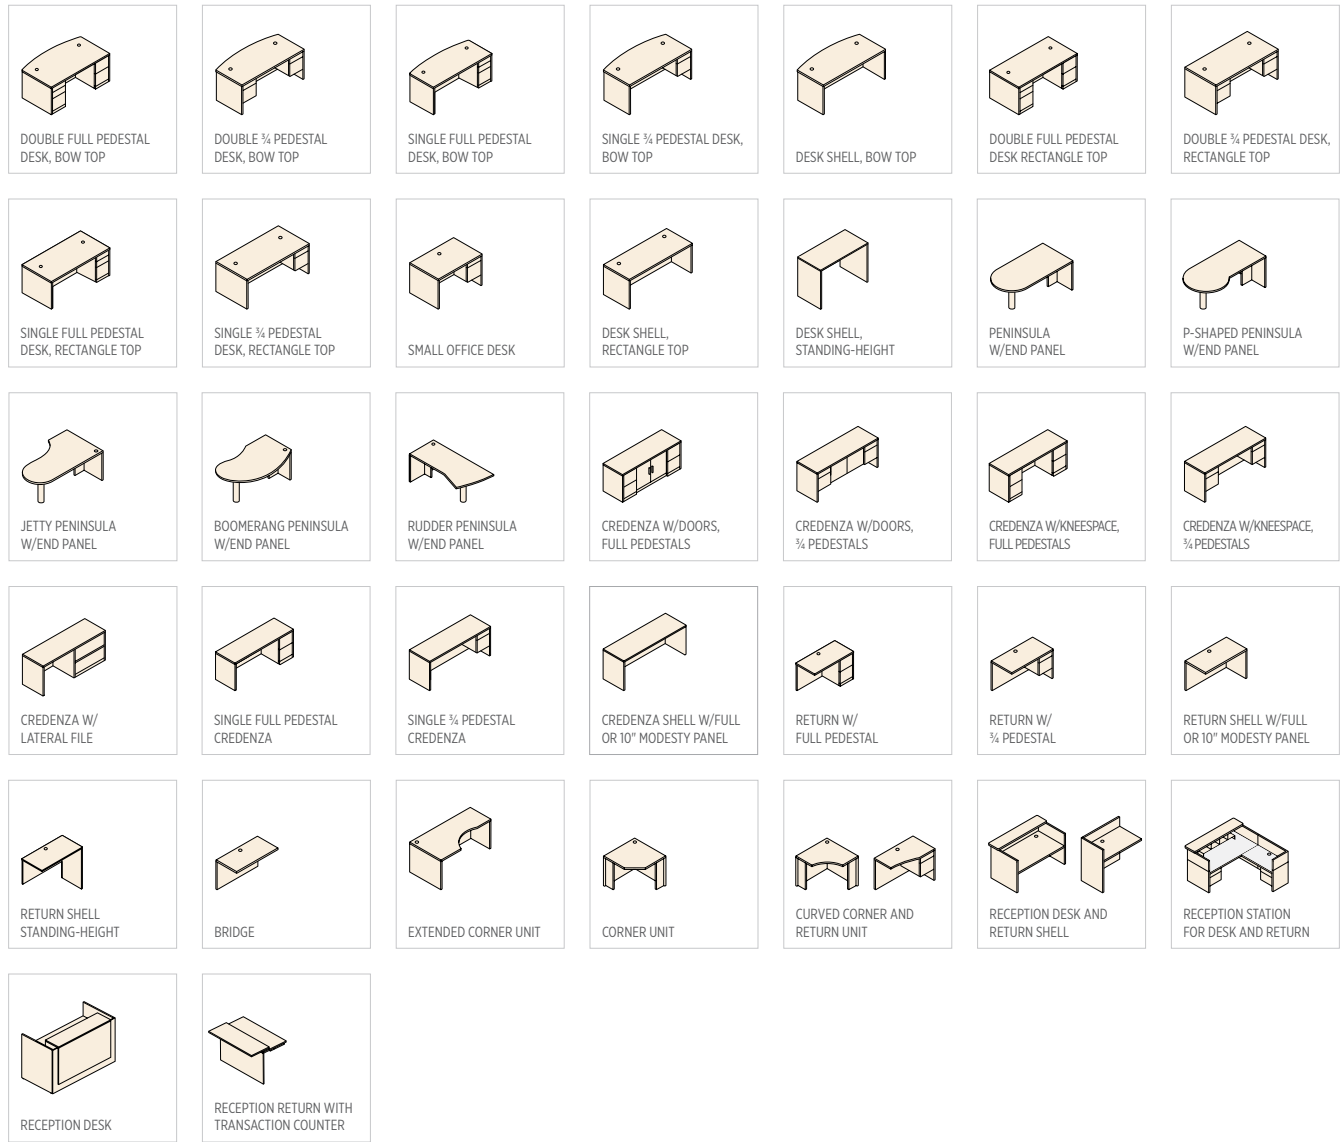

DESKS

MODULAR AND MOBILE PEDESTALS