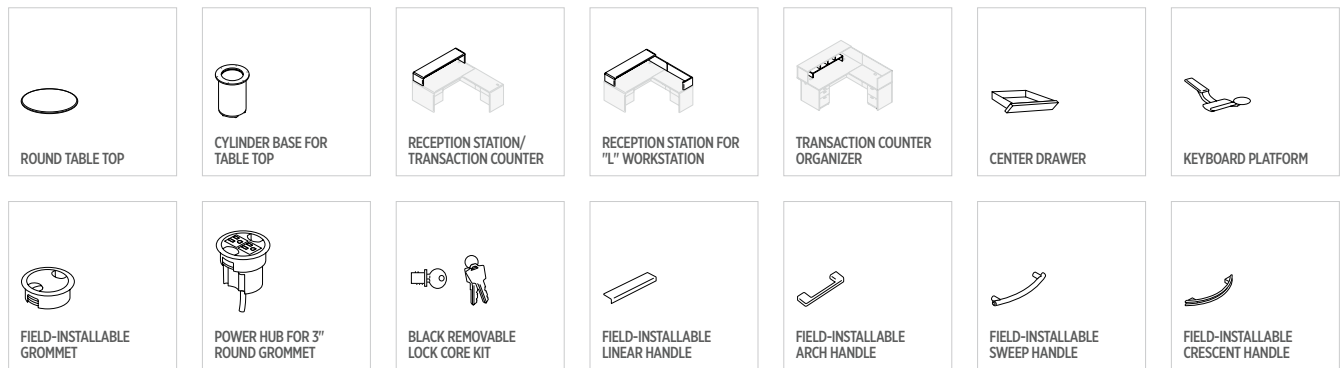

F. WATERFALL EDGE

Say hello to the soft contoured edges with fully rounded corners.

DESKS

MODULAR AND MOBILE PEDESTALS

For use under desk, credenza and return shells; unfinished top and back

STORAGE

ACCESSORIES